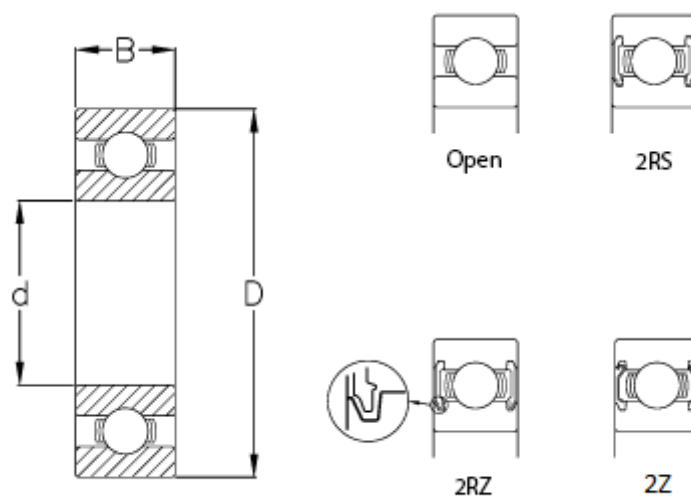

Data Sheet

Article number: 57960104502502

Description: CeramicSpeed hybrid bearing Insulate sealed
6309-CSB.C3

Measures

B	= 25
Ball grade	= 5
C (KN)	= 55.3
C0	= 31.5
d	= 45
D	= 100
Max rpm.	= 12000
Type	= 6309